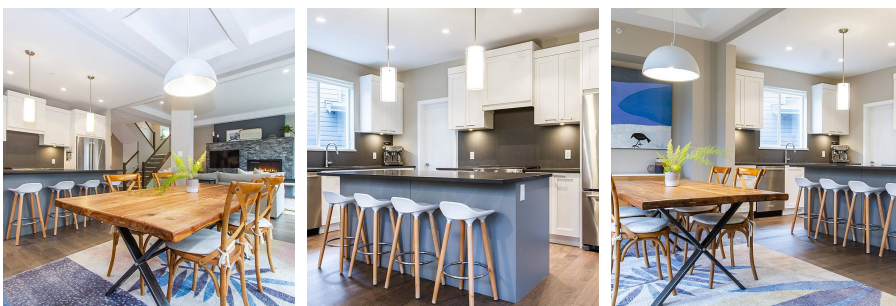

FEATURES

Year Built: 2020

Views: Stawamus Chief Views

Listed By: rennie & associates realty ltd.

Belinda Grant

604.906.2099

bgrant@rennie.com

rennie.com/belindagrants

rennie