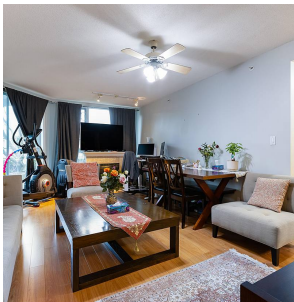

Ryan Wong PREC*
604.551.7966
rwong@rennie.com
rennie.com/ryanwong

rennie