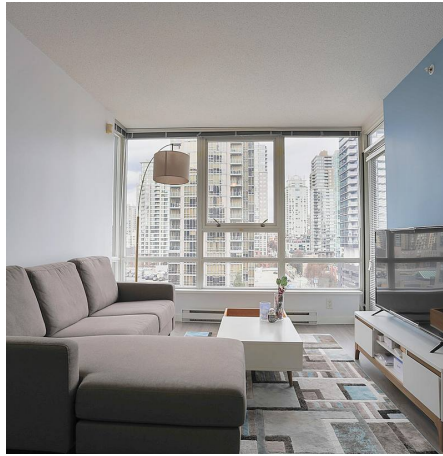

1609 928 Beatty Street, Vancouver

$620,000

Welcome to The MAX, Yaletown's most coveted highrise building with all amenities you'll ever need for urban living! Spacious and well-maintained 1 bed+1 den w/ brand new upgrades - newer flooring, new paint, & air-conditioning machine installed in Jan 2023. Large windows allow for plenty of sunlight making the space bright and built-in storage in the kitchen allows for extra storage space. Amenities in this amazing building features 24-hours concierge, fitness center, indoor swimming pool, hot tub, sauna and steam room. 5 minutes walk to Yaletown Roundhouse Skytrain Station and Expo Line Stadium Station. Walking distance to BC Place/ Roger's Arena, Parq Vancouver, Vancouver Public Library, QE Theatre, endless shops and restaurants in downtown.

KEY INFORMATION

MLS® R2758019

Residential Attached

Yaletown

1 Bedroom

1 Bathroom

509 SF

$370.70 Maintenance Fees

FEATURES

Year Built: 2005

Views: CITY VIEWS

Listed By: Oakwyn Realty Ltd.

rennie