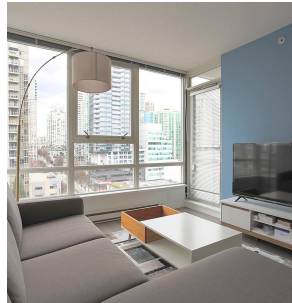

1609 928 Beatty Street, Vancouver

$620,000

Welcome to The MAX, Yaletown's most coveted highrise building with all amenities you'll ever need for urban living! Spacious and well-maintained 1 bed+1 den w/ brand new upgrades - newer flooring, new paint, & air-conditioning machine installed in Jan 2023. Large windows allow for plenty of sunlight making the space bright and built-in storage in the kitchen allows for extra storage space. Amenities in this amazing building features 24-hours concierge, fitness center, indoor swimming pool, hot tub, sauna and steam room. 5 minutes walk to Yaletown Roundhouse Skytrain Station and Expo Line Stadium Station. Walking distance to BC Place/ Roger's Arena, Parq Vancouver, Vancouver Public Library, QE Theatre, endless shops and restaurants in downtown.

KEY INFORMATION

MLS® R2758019

Residential Attached

Yaletown

1 Bedroom

1 Bathroom

509 SF

$370.70 Maintenance Fees

FEATURES

Year Built: 2005

Views: CITY VIEWS

Listed By: Oakwyn Realty Ltd.

rennie