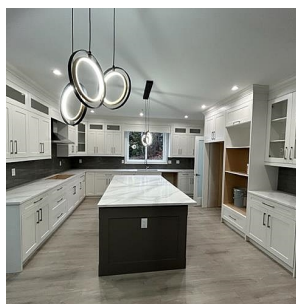

13633 Blaney Road, Maple Ridge

$1,749,000

'SILVER WINDS' Fabulous, BRAND NEW, 2 storey and basement home located in a new subdivision in Silver Valley near Maple Ridge Park + Alouette River. 6 bedrooms and 5 bathrooms with a detached double garage. Exquisite kitchen with oversized island making it the perfect place for all your entertaining needs. Custom ensuite equipped with double sinks, separate tub and shower. The basement has a 2 bedroom legal suite, and rec room. Appliances are included and Air Conditioner is roughed in. Close to shopping, schools and all amenities. The inviting interior exudes warmth, and at the same time offers a modern sensibility. A perfect place to call home.

KEY INFORMATION

MLS® R2758612

Residential Detached

Silver Valley

5 Bedrooms

5 Bathrooms

3,504 SF

5,269 SF Lot

FEATURES

Year Built: 2024

Listed By: RE/MAX LIFESTYLES REALTY

rennie