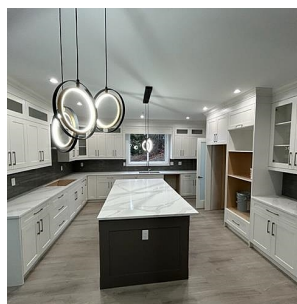

13633 Blaney Road, Maple Ridge

$1,749,000

'SILVER WINDS' Fabulous, BRAND NEW, 2 storey and basement home located in a new subdivision in Silver Valley near Maple Ridge Park + Alouette River. 6 bedrooms and 5 bathrooms with a detached double garage. Exquisite kitchen with oversized island making it the perfect place for all your entertaining needs. Custom ensuite equipped with double sinks, separate tub and shower. The basement has a 2 bedroom legal suite, and rec room. Appliances are included and Air Conditioner is roughed in. Close to shopping, schools and all amenities. The inviting interior exudes warmth, and at the same time offers a modern sensibility. A perfect place to call home.

KEY INFORMATION

MLS® R2758612

Residential Detached

Silver Valley

5 Bedrooms

5 Bathrooms

3,504 SF

5,269 SF Lot

FEATURES

Year Built: 2024

Listed By: RE/MAX LIFESTYLES REALTY

rennie