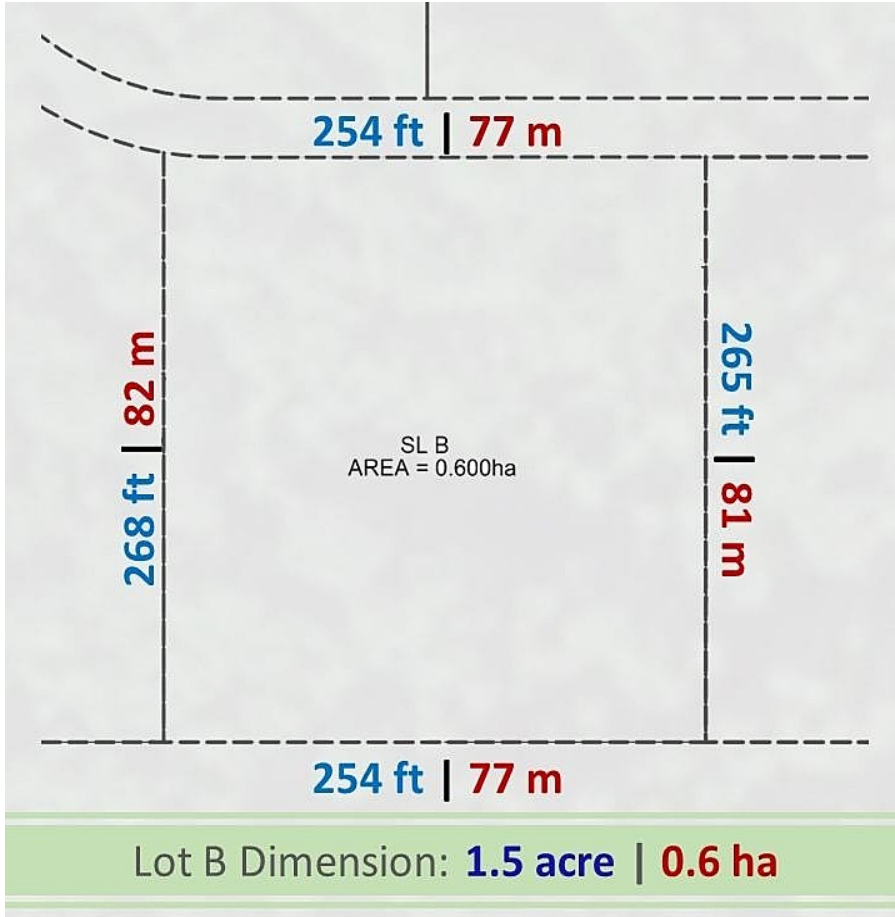

12121 Coughlin Court, Mission

\$924,900

SEE the MOVIE: Lot 2-B, 1.5 acre lots with 2 homes per lot zoning at Hayward Lake Estates. Find the NEW Coughlin Court sub-division at 30782 Dewdney Trunk Road between Maple Ridge and Mission. This quiet subdivision backs on to Hayward Lake. Each lot has big building envelopes for wide homes. The 2nd home could be perfect for that Mom, Dad or a family member. This is generational housing where multi-generations can all live on the property. The boulevards are landscaped with over 1,000 Ornamental Shrubs and Trees. A gated secure focused community nestled in a nature setting. SEE the MOVIE:

KEY INFORMATION

MLS® R2760393

Land Only

Stave Falls

0 Bedrooms

0 Bathrooms

0 SF

65,340 SF Lot

FEATURES

Views: Southern mountainview

Listed By: eXp Realty (Branch)

rennie