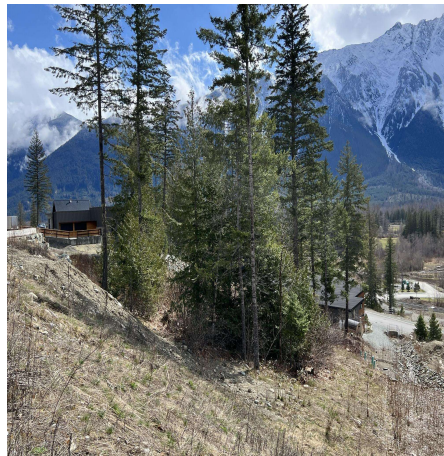

7677 Cerulean Drive, Pemberton

$739,000

One of the most desirable lots in Sunstone! This property offers gorgeous views of the valley and Mount Currie and allows for a single family home with secondary suite as well as an accessory building or structure. This is one of Pemberton's up and coming neighbourhoods close to sports fields and future amenities. Please contact for lot plans, zoning and further information.

KEY INFORMATION

MLS® R2768684

Land Only

Pemberton

0 Bedrooms

0 Bathrooms

0 SF

12,378 SF Lot

FEATURES

Views: Mountain View

Listed By: Whistler Real Estate Company Limited

rennie