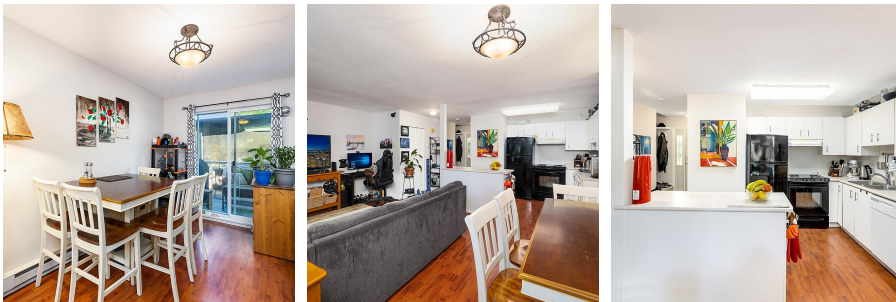

FEATURES

Year Built: 1997

Views: MOUNTAINS!

Listed By: rennie & associates realty ltd.

Eric Zamora PREC*
778.389.4556
ezamora@rennie.com
rennie.com/ericzamora

Shelly Vellani PREC*
604.710.3681
svellani@rennie.com
rennie.com/shellyvellani

rennie