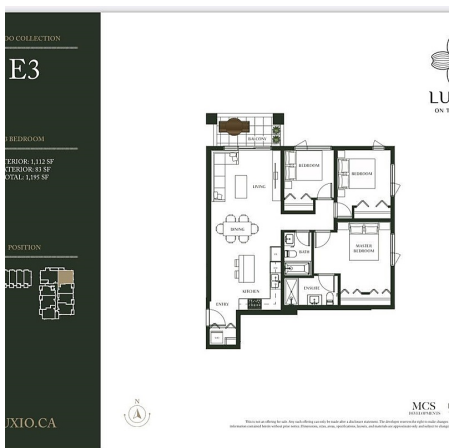

202 8428 Park Road, Richmond

\$1,089,000

BRAND NEW NE Corner 3 bedroom, 2 bath
1,112 sf home at LUXIO on the Park - In the heart
of Richmond's Stunning Oasis! Our showsuite is
now open by appointment! Luxio on the Park is a
brand new collection of 41 boutique condo
residences and 8 townhomes located conveniently
at Park & Cooney: the centre of premium
shopping, restaurants, and transit hub. Spacious 1,
2 + den, and 3 Bedroom condos plus 8 exclusive 3
Bedroom townhomes featuring Bosch/Fisher/
Paykel appliances. Photos from similar floorplan
#102. Move-in now! Open House Sat/Sun April
27 & 28, 2-4:00pm

KEY INFORMATION

MLS® R2791600

Residential Attached

Brighthouse

3 Bedrooms

2 Bathrooms

1,112 SF

\$663.55 Maintenance Fees