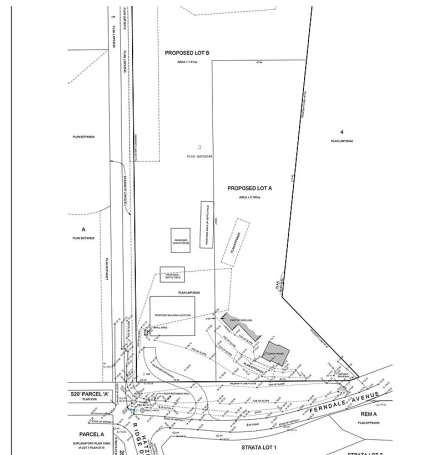

Lt.b 34843 Ferndale Avenue, Mission

$995,000

Build your ESTATE HOME on this approximately 3.2 acres!!! Newly created acreage lot with spectacular southern views of the valley, Chilliwack mountains and the Fraser River. City water, septic covenant. Located amongst all high end homes. Rural location, yet minutes to town.

KEY INFORMATION

MLS® R2794059

Land Only

Hatzic

0 Bedrooms

0 Bathrooms

0 SF

FEATURES

Views: Spectacular view to the south

Listed By: Top Producers Realty Ltd.

rennie