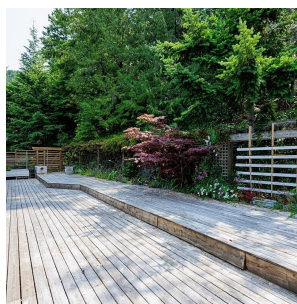

1609 Isleview Lane, Bowen Island

$1,749,000

This lrg reverse plan home has what it takes & has been tastefully reno'd. Vaulted ceilings, open concept main flr & endless storage tick the boxes. Boasting 5 decks & breathtaking views, this immaculate family home stands atop a serene ravine. Get lost in awe of the mesmerizing sunsets Bowen is renowned for. A forested terrain to the front & Mt. Gardner to the North offer great privacy. Descend the private staircase at the bottom of the driveway & find yourself within 3 mins of Crayola Beach - a beloved western jewel. In addition, 4 bedrooms, 3 bathrooms & 2 flex rooms make this home the ideal choice for growing families or hosting guests. There is potential to turn a portion of downstairs into a suite w/ sep entrance. Bluewater is full of young fams & is a lovely community to call home.

KEY INFORMATION

MLS® R2796797

Residential Detached

Bowen Island

5 Bedrooms

3 Bathrooms

2,584 SF

15,478 SF Lot

FEATURES

Year Built: 1993

Views: WESTERN OCEAN VIEWS

Listed By: RE/MAX Masters Realty

rennie