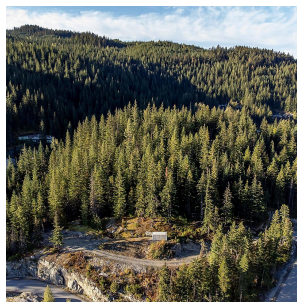

1625 Southlands Lane, Whistler

$4,995,000

Set atop a dramatic hillside, this 1.72 acre homesite offers sweeping views from West Bowl and the Olympic Dave Murray Downhill ski run on Whistler Mountain, to the majestic Mount Currie. Soak in the sunshine in privacy; a partial forest surround means you can enjoy the perched position with guaranteed uninterrupted views. Conveniently located on the valley floor minutes from Whistler Creek, The Southlands community is an enclave of 5 acreage estate properties where blue skies, rugged peak and acres of alpine forest are the focus of this magnificent estate neighbourhood. Partial site prep has been completed. GST not applicable.

KEY INFORMATION

MLS® R2797185

Land Only

Spring Creek

0 Bedrooms

0 Bathrooms

0 SF

FEATURES

Views: Whistler and Blackcomb

Listed By: Whistler Real Estate Company Limited

rennie