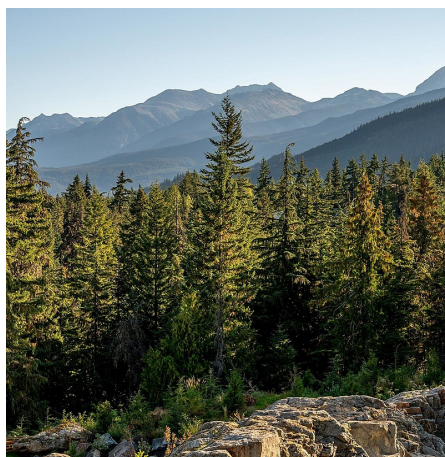

1625 Southlands Lane, Whistler

$4,995,000

Set atop a dramatic hillside, this 1.72 acre homesite offers sweeping views from West Bowl and the Olympic Dave Murray Downhill ski run on Whistler Mountain, to the majestic Mount Currie. Soak in the sunshine in privacy; a partial forest surround means you can enjoy the perched position with guaranteed uninterrupted views. Conveniently located on the valley floor minutes from Whistler Creek, The Southlands community is an enclave of 5 acreage estate properties where blue skies, rugged peak and acres of alpine forest are the focus of this magnificent estate neighbourhood. Partial site prep has been completed. GST not applicable.

KEY INFORMATION

MLS® R2797185

Land Only

Spring Creek

0 Bedrooms

0 Bathrooms

0 SF

FEATURES

Views: Whistler and Blackcomb

Listed By: Whistler Real Estate Company Limited

rennie