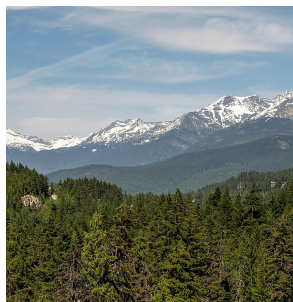

1625 Southlands Lane, Whistler

$4,995,000

Set atop a dramatic hillside, this 1.72 acre homesite offers sweeping views from West Bowl and the Olympic Dave Murray Downhill ski run on Whistler Mountain, to the majestic Mount Currie. Soak in the sunshine in privacy; a partial forest surround means you can enjoy the perched position with guaranteed uninterrupted views. Conveniently located on the valley floor minutes from Whistler Creek, The Southlands community is an enclave of 5 acreage estate properties where blue skies, rugged peak and acres of alpine forest are the focus of this magnificent estate neighbourhood. Partial site prep has been completed. GST not applicable.

KEY INFORMATION

MLS® R2797185

Land Only

Spring Creek

0 Bedrooms

0 Bathrooms

0 SF

FEATURES

Views: Whistler and Blackcomb

Listed By: Whistler Real Estate Company Limited

rennie