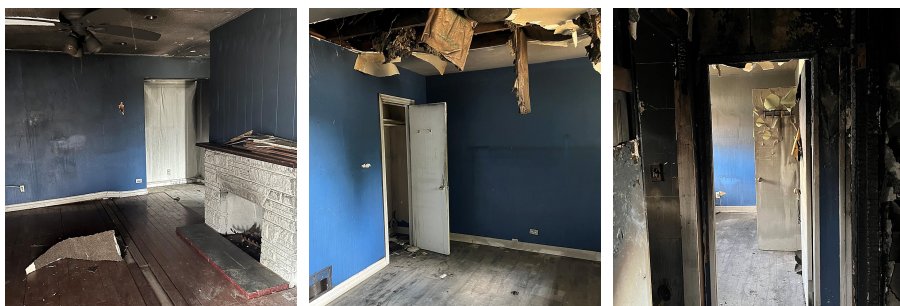

2 Bathrooms

1,787 SF

6,000 SF Lot

FEATURES

Year Built: 1950

Listed By: Park Georgia Realty Ltd.

rennie