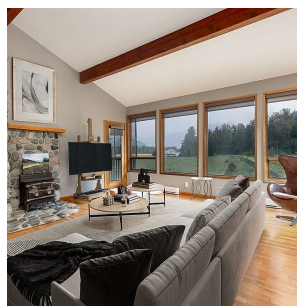

8184 Pemberton Meadows Road, Pemberton

$2,399,000

An ideal Pemberton Meadows property with great potential and a rarely available combination of highly sought-after features. Offering great value with a 5 bedroom + office home and a separate 2-bedroom cabin situated on 19 acres of prime, cleared land, all within 10km of downtown Pemberton. The property has previously been an operating certified-organic farm, selling a variety of vegetables to well-known retailers. Make your Pemberton dreams come true with this expansive, yet manageable, Pemberton Meadows acreage.

KEY INFORMATION

MLS® R2811039
Residential Detached
Pemberton Meadows
5 Bedrooms
2 Bathrooms
2,595 SF

FEATURES

Year Built: 1986
Views: Mountains, Mount Currie
Listed By: Stilhavn Real Estate Services

rennie