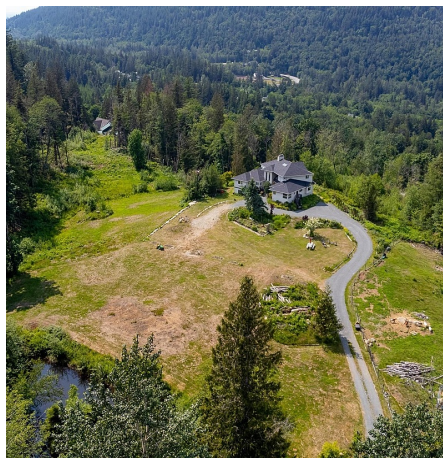

37777 Taggart Road, Abbotsford

$1,999,900

GORGEOUS 6.7 acre (not in ALR!) mountaintop estate with spectacular 360 degree views bordering famous Sumas Mountain Regional Park for amazing mountain biking, hiking, and swimming in beautiful Chadsey Laky. Enter your private, gated driveway leading past your koi pond to your custom mountaintop home with 3 fireplaces, vaulted ceilings, skylights, massive living room and dining room with spectacular mountain and valley views. 2 master suites with walk-in closets and multi-piece baths. New stainless steel appliances in your large kitchen. 1389 SF lower floor has walkout entry for income/inlaws. Elevator infrastructure. Tons of storage. Dry hydrant. Excellent hydronic heating. Cleared property ready for a barn or shop. Schools nearby for children of all ages. Best location on the mountain.

KEY INFORMATION

MLS® R2812807

Residential Detached

Sumas Mountain

3 Bedrooms

4 Bathrooms

4,522 SF

291,852 SF Lot

FEATURES

Year Built: 1993

Views: Panoramic Mountain & Valley

Listed By: RE/MAX Treeland Realty

rennie