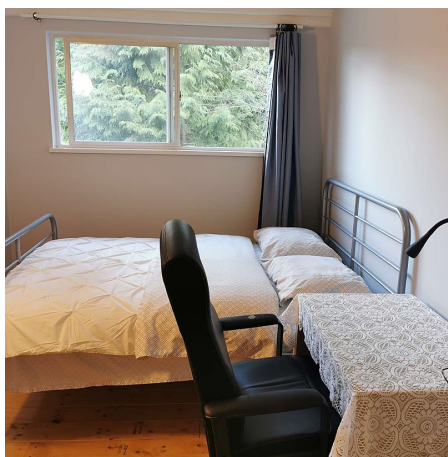

13710 Spratt Road, Mission

$1,399,000

Beautiful mountain view property! Large rancher with basement, 9.7 acres flat lot with fenced yard, wood stove in family room, spectacular mountain views from back wood covered deck. Large kitchen, living room, 5 bedrooms, 2 washrooms up, large recreation room downstairs, with a huge storage. Recent renovation for new kitchen, washroom, appliances, counter top, cabinet, new painting, lighting, sink, faucet, washer&dryer, Window. real hard wood floor throughout whole house. New heating system. There are newer roof and water tank. Large covered patio has 530 SF. The landlord has 5000 SF building permit expires(Valued $45000). Gas line is in front of the property. 600 amp&150 amp in two different places which gives multiple use.

KEY INFORMATION

MLS® R2812954

Residential Detached

Durieu

5 Bedrooms

2 Bathrooms

2,872 SF

419,100 SF Lot

FEATURES

Year Built: 1971

Views: BEAUTIFUL MOUNTAIN VIEW

Listed By: Pacific Evergreen Realty Ltd.

rennie