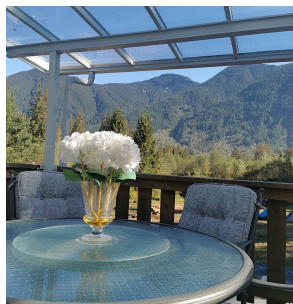

13710 Spratt Road, Mission

$1,399,000

Beautiful mountain view property! Large rancher with basement, 9.7 acres flat lot with fenced yard, wood stove in family room, spectacular mountain views from back wood covered deck. Large kitchen, living room, 5 bedrooms, 2 washrooms up, large recreation room downstairs, with a huge storage. Recent renovation for new kitchen, washroom, appliances, counter top, cabinet, new painting, lighting, sink, faucet, washer&dryer, Window. real hard wood floor throughout whole house. New heating system. There are newer roof and water tank. Large covered patio has 530 SF. The landlord has 5000 SF building permit expires(Valued $45000). Gas line is in front of the property. 600 amp&150 amp in two different places which gives multiple use.

KEY INFORMATION

MLS® R2812954

Residential Detached

Durieu

5 Bedrooms

2 Bathrooms

2,872 SF

419,100 SF Lot

FEATURES

Year Built: 1971

Views: BEAUTIFUL MOUNTAIN VIEW

Listed By: Pacific Evergreen Realty Ltd.

rennie