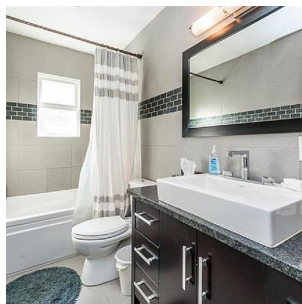

15032 Raven Place, Surrey

$1,449,777

A lot of potential here in this well kept Gem. ONE LEVEL LIVING ~ 3 Bedroom rancher located in quiet Birdland neighborhood. Large 7200 sq ft lot with plenty of parking and lane access. Great location close to school's, recreation, entertainment, shopping and more! Book your appointment today

KEY INFORMATION

MLS® R2818748

Residential Detached

Bolivar Heights

3 Bedrooms

1 Bathroom

1,142 SF

7,222 SF Lot

FEATURES

Year Built: 1958

Listed By: Sutton Group-West Coast Realty (Surrey/120)

rennie