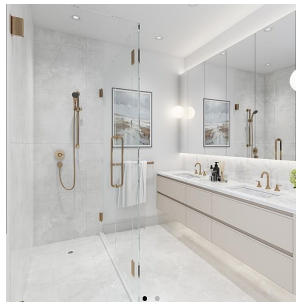

6 9633 Steveston Highway, Richmond

$1,568,000

Welcome to Ardor Steveston! Luxury townhomes in a central location! Our beautiful complex will feature 20 beautiful townhomes ranging in various floorplans! Minutes away from all shopping, restaurants, South Arm Community Centre, James Whiteside Elementary School, Hugh McRoberts Secondary School, Richmond Christian School and much more! Our stunning townhomes are designed with elegant European Inspirations that features 9ft to 10 ft high ceilings giving the homes a spacious feel. All our homes include A/C, quartz countertops, ample storage space, and large windows for ample light! Contact us today to learn more about Ardor Steveston!

KEY INFORMATION

MLS® R2829360

Residential Attached

South Arm

4 Bedrooms

4 Bathrooms

1,558 SF

FEATURES

Year Built: 2023

Listed By: RE/MAX Crest Realty

rennie