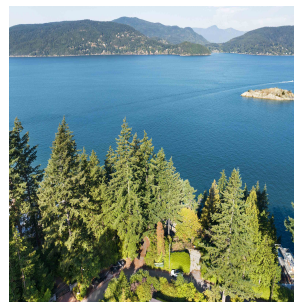

6245 Taylor Drive, West Vancouver

\$8,800,000

Magnificent .97 acre waterfront estate property with spectacular ocean views to Bowen Island. An ideal building site for a new residence in one of West Vancouver's most prized locations steps to Gleneagles Golf Course.

FEATURES

Views: ocean views

Listed By: Angell, Hasman & Associates (Malcolm Hasman) Realty Ltd.

rennie