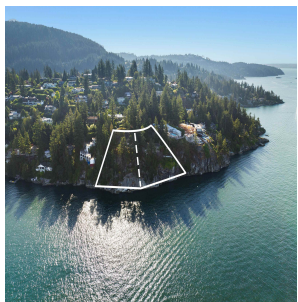

6245 Taylor Drive, West Vancouver

$8,800,000

Magnificent .97 acre waterfront estate property with spectacular ocean views to Bowen Island. An ideal building site for a new residence in one of West Vancouver's most prized locations steps to Gleneagles Golf Course.

KEY INFORMATION

MLS® R2832058

Land Only

Gleneagles

0 Bedrooms

0 Bathrooms

0 SF

42,253 SF Lot

FEATURES

Views: ocean views

Listed By: Angell, Hasman & Associates (Malcolm Hasman) Realty Ltd.

rennie