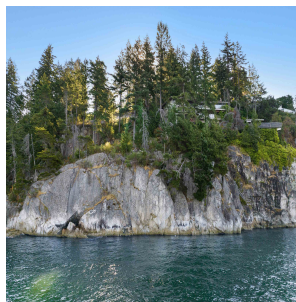

6245 Taylor Drive, West Vancouver

$8,800,000

Magnificent .97 acre waterfront estate property with spectacular ocean views to Bowen Island. An ideal building site for a new residence in one of West Vancouver's most prized locations steps to Gleneagles Golf Course.

KEY INFORMATION

MLS® R2832058

Land Only

Gleneagles

0 Bedrooms

0 Bathrooms

0 SF

42,253 SF Lot

FEATURES

Views: ocean views

Listed By: Angell, Hasman & Associates (Malcolm Hasman) Realty Ltd.

rennie