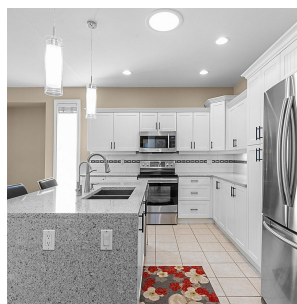

127 19639 Meadow Gardens Way, Pitt Meadows

$1,599,900

RARELY AVAILABLE! EXECUTIVE RANCHER OVERLOOKING THE 4TH HOLE AT MEADOW GARDENS GOLF COURSE, WITH STUNNING PANORAMIC MOUNTAIN VIEWS & SUNSETS! A lovely 1651 sq ft in pristine condition. 2 bed plus Den. Plenty of storage in the 5 ft crawl. Open concept features vaulted ceilings & warmed by a gas fireplace. Spectacular renovated crisp white kitchen features a center island with plenty of quartz counters, cabinets and a tubular skylight above. The primary bedroom is complete with a separate shower, soaker tub, large windows facing the golf course. Morning coffee or evening cocktails are easy on the fully fenced rear yard. 2 car 20 x 20 garage with extra parking on the driveway. This gated community is close to shopping and transit. Roof 2018, furnace & A/C 2019.

KEY INFORMATION

MLS® R2832307

Residential Detached

North Meadows

2 Bedrooms

2 Bathrooms

1,651 SF

4,295 SF Lot

FEATURES

Year Built: 2001

Views: MEADOW GARDENS GOLF COURSE

Listed By: RE/MAX Sabre Realty Group

rennie