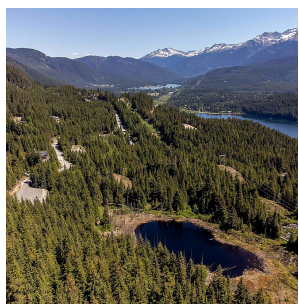

5459 Stonebridge Place, Whistler

$4,995,000

Surrounded by old growth forest with stunning views of snow-capped peaks and set above Beaver Lake, this secluded homesite offers the ultimate in alpine living. Iconic mountain-scapes dominate view lines, while the south-east exposure offers the promise of sun-filled living spaces from the intimate 9-acre homesite. Nestled within the exclusive Stonebridge community of 29 estate acreage spanning over 365 acres, enjoy unparalleled access to some of Whistler's best hiking and biking trails, while still being conveniently located just 12 minutes from lift access.

KEY INFORMATION

MLS® R2832471

Land Only

Westside

0 Bedrooms

0 Bathrooms

0 SF

FEATURES

Views: Whistler & Blackcomb Mountains

Listed By: Whistler Real Estate Company Limited

rennie