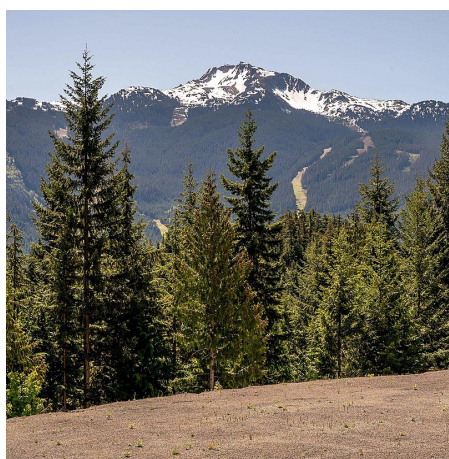

5459 Stonebridge Place, Whistler

$4,995,000

Surrounded by old growth forest with stunning views of snow-capped peaks and set above Beaver Lake, this secluded homesite offers the ultimate in alpine living. Iconic mountain-scapes dominate view lines, while the south-east exposure offers the promise of sun-filled living spaces from the intimate 9-acre homesite. Nestled within the exclusive Stonebridge community of 29 estate acreage spanning over 365 acres, enjoy unparalleled access to some of Whistler's best hiking and biking trails, while still being conveniently located just 12 minutes from lift access.

KEY INFORMATION

MLS® R2832471

Land Only

Westside

0 Bedrooms

0 Bathrooms

0 SF

FEATURES

Views: Whistler & Blackcomb Mountains

Listed By: Whistler Real Estate Company Limited

rennie