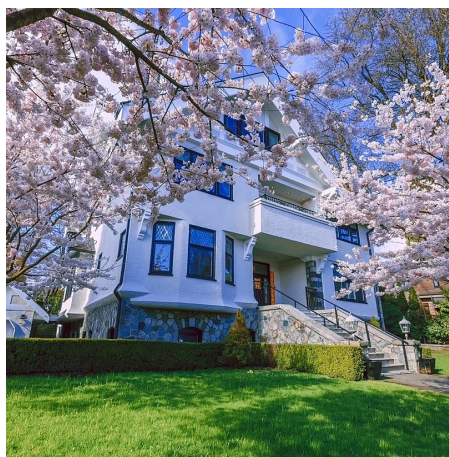

1188 Wolfe Avenue, Vancouver

$9,680,000

MAJESTIC MANSION close to 10,000sf graceful interior space sitting on 33,800sf property in prestigious FIRST SHAUGHNESSY. This elegant classic 4 level home features mountain & city views from all levels/w radiant floor heat. Spectacular 9 bdrms, 10 baths; lovingly restored & completely renovated, emphasizing its heritage features like beautifully handcrafted oak & mahogany design details, dramatic exposed beams, high ceilings. Private setting park-like gardens w/ waterfall feature, gated driveway, outdoor pool & spa. Sensational prestigious lifestyle. Conveniently close to all great amenities & top ranked schools nearby. Possible to build 2 additional large infills. Court ordered sale - "Schedule A" to be attached; contact L.S. for more info.

KEY INFORMATION

MLS® R2833320

Residential Detached

Shaughnessy

9 Bedrooms

10 Bathrooms

9,490 SF

33,800 SF Lot

FEATURES

Year Built: 1911

Views: CITY AND MOUNTAINS

Listed By: Sutton Group-West Coast Realty

rennie