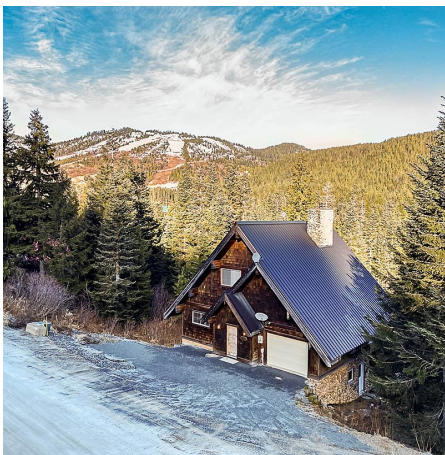

20548 Edelweiss Drive, Mission

$1,249,900

Private cabin just a short jaunt from the hill!
20548 Edelweiss is turnkey & nicely secluded with 3 beds, 2.5 baths and sleeping for 10 plus! While cozied up to the wood fire place you'll enjoy the 26' floor to ceiling windows bringing in tons of natural light with views of the resort, valley & endless green space. Main floor offers an open concept so everyone can enjoy the banter plus a covered/huge deck for entertaining during all the seasons. Above is the primary bedroom with walk-in closet and ensuite. The basement is the perfect space for kids and guests with 2 bedrooms, rec/family room with fireplace, huge flex space with pool table, fosse ball & 2 bunks! The basement also includes laundry, storage and another deck ready for a hot tub! Oversized single car garage as well. Must see!!!

KEY INFORMATION

MLS® R2835914

Residential Detached

Lake Errock

3 Bedrooms

3 Bathrooms

2,648 SF

7,717 SF Lot

FEATURES

Year Built: 2005

Views: Mountain

Listed By: Top Producers Realty Ltd.

rennie