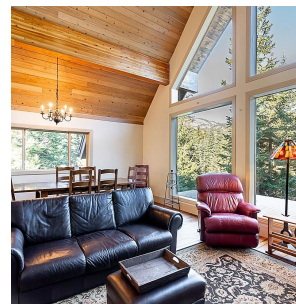

20548 Edelweiss Drive, Mission

$1,249,900

Private cabin just a short jaunt from the hill!
20548 Edelweiss is turnkey & nicely secluded with 3 beds, 2.5 baths and sleeping for 10 plus! While cozied up to the wood fire place you'll enjoy the 26' floor to ceiling windows bringing in tons of natural light with views of the resort, valley & endless green space. Main floor offers an open concept so everyone can enjoy the banter plus a covered/huge deck for entertaining during all the seasons. Above is the primary bedroom with walk-in closet and ensuite. The basement is the perfect space for kids and guests with 2 bedrooms, rec/family room with fireplace, huge flex space with pool table, fosse ball & 2 bunks! The basement also includes laundry, storage and another deck ready for a hot tub! Oversized single car garage as well. Must see!!!

KEY INFORMATION

MLS® R2835914

Residential Detached

Lake Errock

3 Bedrooms

3 Bathrooms

2,648 SF

7,717 SF Lot

FEATURES

Year Built: 2005

Views: Mountain

Listed By: Top Producers Realty Ltd.

rennie