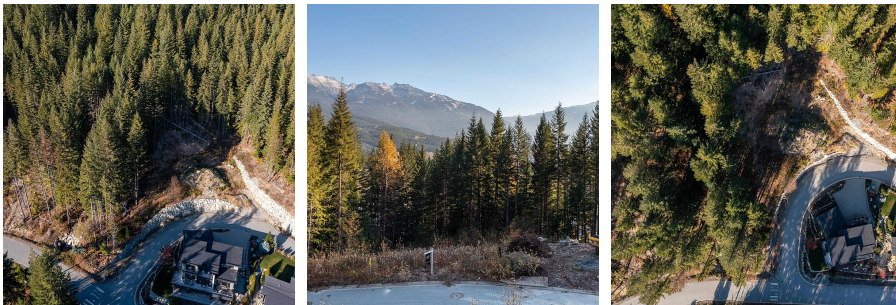

FEATURES

Views: Mountain & Lake Views

Listed By: Whistler Real Estate Company Limited