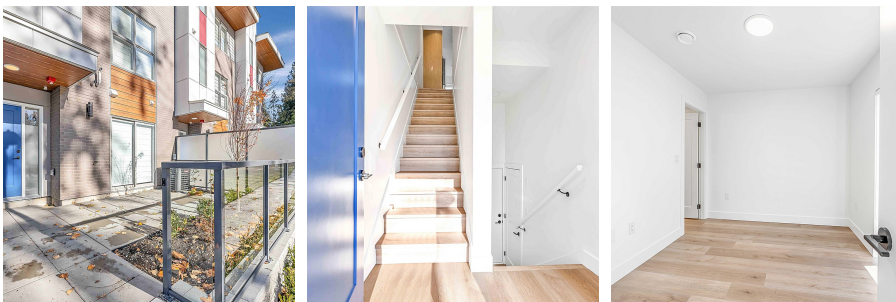

46 12585 104a Avenue, Surrey

\$1,119,000

* WELCOME TO YALE GARDENS. * This Beautiful Brand New 3 stories Townhouse is All you are waiting for. This 3 level Town House includes 4 Bedrooms, 4 Bathrooms, Living Room, Kitchen, huge Island, self closing cabinets, Open Layout, Quarts Counter Tops, Air Conditioning, Top notch Stainless Steel Appliances, Smart home System, Forced air heating, Lots of storage and Lots of cabinets, Amenities includes; Gym, Playground, Courtyard and much more to enjoy. Centrally Located, walking Distance to City Central, Transit, minutes away to SFU, Shopping, Both Levels of schools, Gateway Sky Train Station, Walking distance to King George and easy excess to All Major Routes. By Appointment only

KEY INFORMATION

MLS® R2837534
Residential Attached
Cedar Hills
4 Bedrooms
4 Bathrooms
2,282 SF

FEATURES

Year Built: 2023
Views: CITY, MOUNTAINS
Listed By: Royal Pacific Realty (Kingsway) Ltd.

rennie