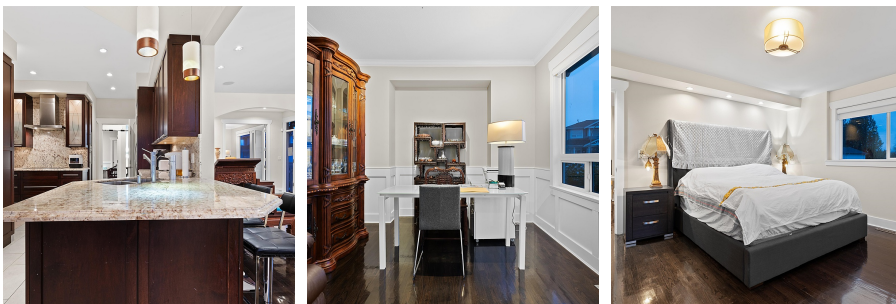

FEATURES

Year Built: 2003

Views: RIVER & MOUNTAIN

Listed By: Dracco Pacific Realty