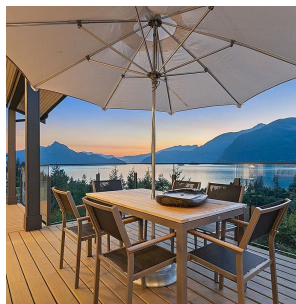

660 Ocean Crest Drive, Furry Creek

$3,690,000

Elevate your living experience with this custom-built contemporary masterpiece offering panoramic Ocean-Mountain-Forest views. Overlooking Howe Sound and BC's scenic golf course, this home strikes the perfect balance between classic elegance and modern design. Radiant Heat, AC, HRV, and Security Cameras provide cutting-edge comfort, while high-end finishes and Miele Appliances adorn the open kitchens. Italian Slate Countertops, Double Pane Tempered Glass windows, and floor-to-ceiling Italian tiles in bathrooms epitomize luxury. Enjoy the convenience of a prime location, 40 minutes from downtown Vancouver and Whistler, and embrace a lifestyle of sophistication and natural beauty.

KEY INFORMATION

MLS® R2839602

Residential Detached

Furry Creek

4 Bedrooms

4 Bathrooms

3,524 SF

11,086 SF Lot

FEATURES

Year Built: 2016

Views: Mountains, Ocean, Golf Course

Listed By: Stilhavn Real Estate Services

rennie