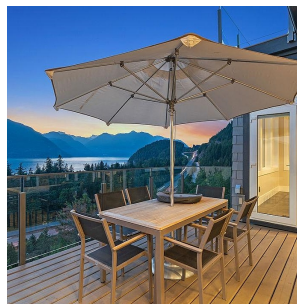

660 Ocean Crest Drive, Furry Creek

$3,690,000

Elevate your living experience with this custom-built contemporary masterpiece offering panoramic Ocean-Mountain-Forest views. Overlooking Howe Sound and BC's scenic golf course, this home strikes the perfect balance between classic elegance and modern design. Radiant Heat, AC, HRV, and Security Cameras provide cutting-edge comfort, while high-end finishes and Miele Appliances adorn the open kitchens. Italian Slate Countertops, Double Pane Tempered Glass windows, and floor-to-ceiling Italian tiles in bathrooms epitomize luxury. Enjoy the convenience of a prime location, 40 minutes from downtown Vancouver and Whistler, and embrace a lifestyle of sophistication and natural beauty.

KEY INFORMATION

MLS® R2839602

Residential Detached

Furry Creek

4 Bedrooms

4 Bathrooms

3,524 SF

11,086 SF Lot

FEATURES

Year Built: 2016

Views: Mountains, Ocean, Golf Course

Listed By: Stilhavn Real Estate Services

rennie