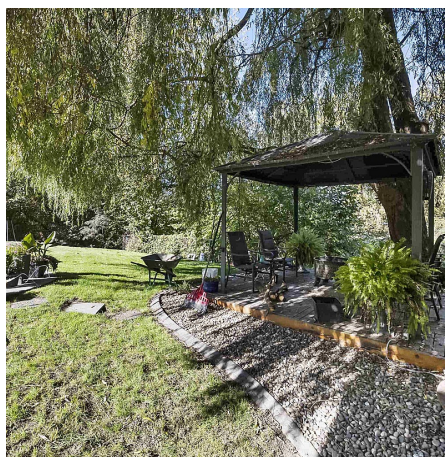

10161 Beaver Crescent, Chilliwack

$1,249,900

Truly one of a kind 4bed/3bath home backing Hope River with 36X18 heated inground pool. This completely private backyard offers everything you ever want! Large patio with cover for entertaining, storage shed with change room/ bathroom, mature landscaping & spacious green space with stunning views of Hope River and surrounding mountains! The main floor offers a formal living & dining room, large kitchen & family room that opens to a spacious sunroom with floor to ceiling windows to take in the view. Upstairs offers 4 bedrooms including a primary suite with walk in & full ensuite. All of this in the prime Little Mountain area, with lots of parking, quiet streets & tons of walking trails throughout. Close to town for all your shopping & minutes to Hwy 1! Call today to view this beautiful home!

KEY INFORMATION

MLS® R2841132

Residential Detached

Chilliwack

4 Bedrooms

3 Bathrooms

2,235 SF

7,405 SF Lot

FEATURES

Year Built: 1991

Views: River

Listed By: Century 21 Creekside Realty

rennie