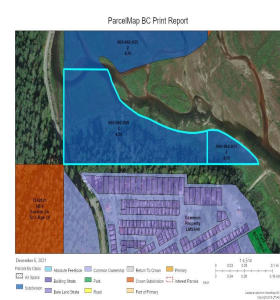

FEATURES

Views: Harrison River & Mountains

Listed By: RE/MAX Nyda Realty (Agassiz)