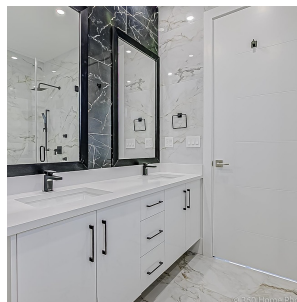

91 Catalina Crescent, Richmond

$2,288,888

Brand-new, captivating home in Burkeville, Richmond, that will undoubtedly steal your heart. This exquisite residence is situated in one of the safest and most family-oriented communities in Richmond, making it an ideal haven for raising a family. With its elegant design, this brand new 2691 sq ft home also features a 1-bedroom suite, which can serve as a valuable mortgage helper. The kitchen is adorned with top-of-the-line Miele appliances, and the main floor is beautifully embellished with European tiles. Moreover, its prime location offers the convenience of being within walking distance to transit/ Skytrain, BCIT, the Curling rink, and the Olympic oval. Viewing by appointment.

KEY INFORMATION

MLS® R2841171

Residential Detached

Sea Island

5 Bedrooms

5 Bathrooms

2,690 SF

4,898 SF Lot

FEATURES

Year Built: 2023

Listed By: RE/MAX Bozz Realty

rennie