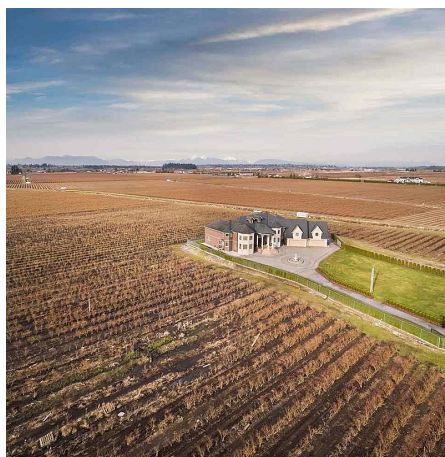

16551 40 Avenue, Surrey

\$5,990,000

Elevate your lifestyle in this distinguished 15.18-acre gated estate in coveted South Surrey. A grand 2-level residence, adorned with high ceilings, a dual staircase, and a chef's kitchen, offers a luxurious sanctuary. Expansive windows frame sweeping views of Mt Baker and the North Shore mountains. The property's thriving blueberry farm, featuring diverse seasonal varieties, adds to the allure. This residence embodies the pinnacle of refined living, seamlessly integrating opulence, serenity, and the splendor of nature in one of South Surrey's most exclusive enclaves. Immerse yourself in the epitome of sophistication and prestige.

Year Built: 2011

Views: Mountain and Valley Views

Listed By: eXp Realty (Branch)

rennie