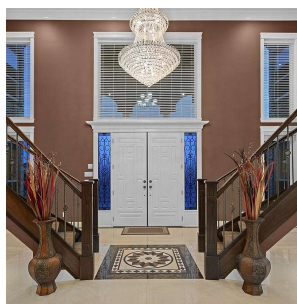

16551 40 Avenue, Surrey

$5,990,000

Elevate your lifestyle in this distinguished 15.18-acre gated estate in coveted South Surrey. A grand 2-level residence, adorned with high ceilings, a dual staircase, and a chef's kitchen, offers a luxurious sanctuary. Expansive windows frame sweeping views of Mt Baker and the North Shore mountains. The property's thriving blueberry farm, featuring diverse seasonal varieties, adds to the allure. This residence embodies the pinnacle of refined living, seamlessly integrating opulence, serenity, and the splendor of nature in one of South Surrey's most exclusive enclaves. Immerse yourself in the epitome of sophistication and prestige.

KEY INFORMATION

MLS® R2842705

Residential Detached

Serpentine

13 Bedrooms

12 Bathrooms

14,090 SF

FEATURES

Year Built: 2011

Views: Mountain and Valley Views

Listed By: eXp Realty (Branch)

rennie