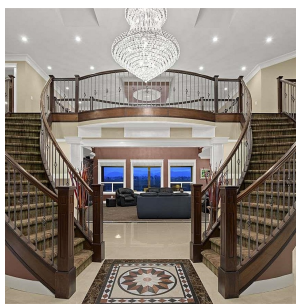

16551 40 Avenue, Surrey

$5,990,000

Elevate your lifestyle in this distinguished 15.18-acre gated estate in coveted South Surrey. A grand 2-level residence, adorned with high ceilings, a dual staircase, and a chef's kitchen, offers a luxurious sanctuary. Expansive windows frame sweeping views of Mt Baker and the North Shore mountains. The property's thriving blueberry farm, featuring diverse seasonal varieties, adds to the allure. This residence embodies the pinnacle of refined living, seamlessly integrating opulence, serenity, and the splendor of nature in one of South Surrey's most exclusive enclaves. Immerse yourself in the epitome of sophistication and prestige.

KEY INFORMATION

MLS® R2842705

Residential Detached

Serpentine

13 Bedrooms

12 Bathrooms

14,090 SF

FEATURES

Year Built: 2011

Views: Mountain and Valley Views

Listed By: eXp Realty (Branch)

rennie