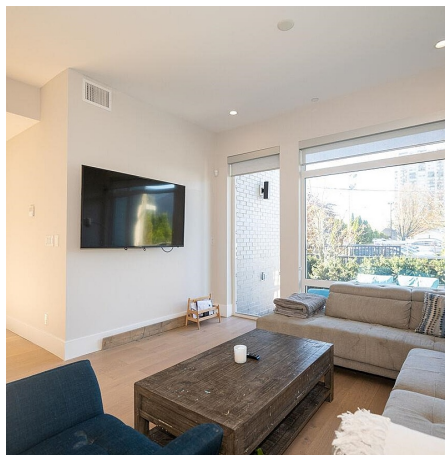

101 1591 Bowser Avenue, North Vancouver

$1,399,000

Welcome to Chelsea Mews! Embrace luxury in this amazing 3-bed, 2-bath residence with European-inspired designer finishes. Discover the beauty of 10ft high ceilings and an open floor plan with no wasted space. The high-end Bosch appliances, hardwood floors, quartz counters, and ample storage add sophistication, while a over-sized patio adds extra enjoyment! Unwind in the primary bedroom suite, boasting a spacious walk-in closet. Indulge in fantastic amenities like AC, bike storage, EV availability, and a separate storage room. Centrally located in North Vancouver, easy access to Lions Gate Bridge, Park Royal Shopping Centre, Grouse Mountain, and Marine Drive. Don't miss the opportunity to own a home that seamlessly blends style, comfort, and convenience!

KEY INFORMATION

MLS® R2843616

Residential Attached

Norgate

3 Bedrooms

2 Bathrooms

1,333 SF

$655.48 Maintenance Fees

FEATURES

Year Built: 2019

Listed By: VIRANI REAL ESTATE ADVISORS

rennie