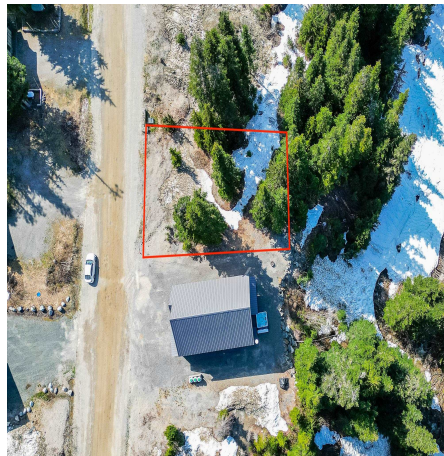

20926 Snowflake Crescent, Agassiz

$599,000

Building lot on Snowflake Crescent! Rarely do these lots come available, zoned for a single family dwelling and backing onto green belt with views of Sasquatch Mountain Resort and surrounding mountains, this is the legacy property you've been waiting for! Primarily flat and with a great example of what could be built next door the options are endless. If you're looking for insanely close proximity to the Mountain then this is it! Come explore what this lot and Hemlock Valley have to offer!

KEY INFORMATION

MLS® R2844482

Land Only

Lake Errock

0 Bedrooms

0 Bathrooms

0 SF

5,227 SF Lot

FEATURES

Views: Sasquatch Mountain Resort

Listed By: Top Producers Realty Ltd.

rennie