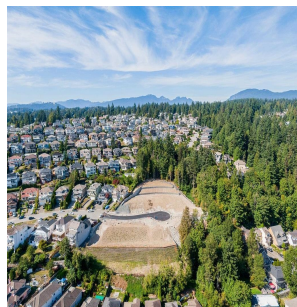

2254 Monashee Court, Coquitlam

$1,248,000

Great Opportunity! Ready to build View lot located in a Quite cul-de-sac located in the heart of Coquitlam with panoramic view of Mount Baker , South Fraser & Fraser River. RS1 Zoning allowing Luxury homes with a secondary suite. Just submit your plans to the city and start building your dream home.

KEY INFORMATION

MLS® R2844591

Land Only

Coquitlam East

0 Bedrooms

0 Bathrooms

0 SF

6,999 SF Lot

FEATURES

Listed By: eXp Realty

rennie