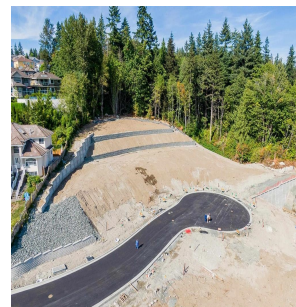

2254 Monashee Court, Coquitlam

$1,248,000

Great Opportunity! Ready to build View lot located in a Quite cul-de-sac located in the heart of Coquitlam with panoramic view of Mount Baker , South Fraser & Fraser River. RS1 Zoning allowing Luxury homes with a secondary suite. Just submit your plans to the city and start building your dream home.

KEY INFORMATION

MLS® R2844591

Land Only

Coquitlam East

0 Bedrooms

0 Bathrooms

0 SF

6,999 SF Lot

FEATURES

Listed By: eXp Realty

rennie