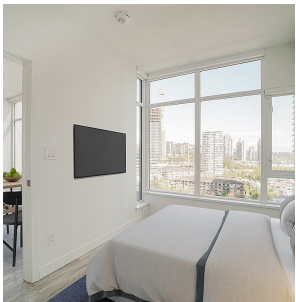

708 2351 Beta Avenue, Burnaby

$799,000

Starling at Lumina in the heart of Brentwood. Open floor plan with unobstructed views of Metrotown & Mt Baker with partial views of NS Mountains. Corner unit with 2 bed and 2 bath and open floor plan. High quality Bosch appliances with Quartz counter tops and backsplash. Enjoy the bright south/west views w spacious balcony. Newly constructed with high ceilings, AC and home warranty. Unit has EV charger in parking stall. Pets and rental friendly. Amenities include fitness room, club house, outdoor space, dog park, BBQ area, yoga rooms, guest suites and concierge service. The development is part of the new Brentwood community. Close to everything including shopping, transit, Library and restaurants.

KEY INFORMATION

MLS® R2845988

Residential Attached

Brentwood Park

2 Bedrooms

2 Bathrooms

780 SF

$421.11 Maintenance Fees

FEATURES

Year Built: 2021

Views: Metrotown skyline, Mt Baker

Listed By: Century 21 In Town Realty

rennie