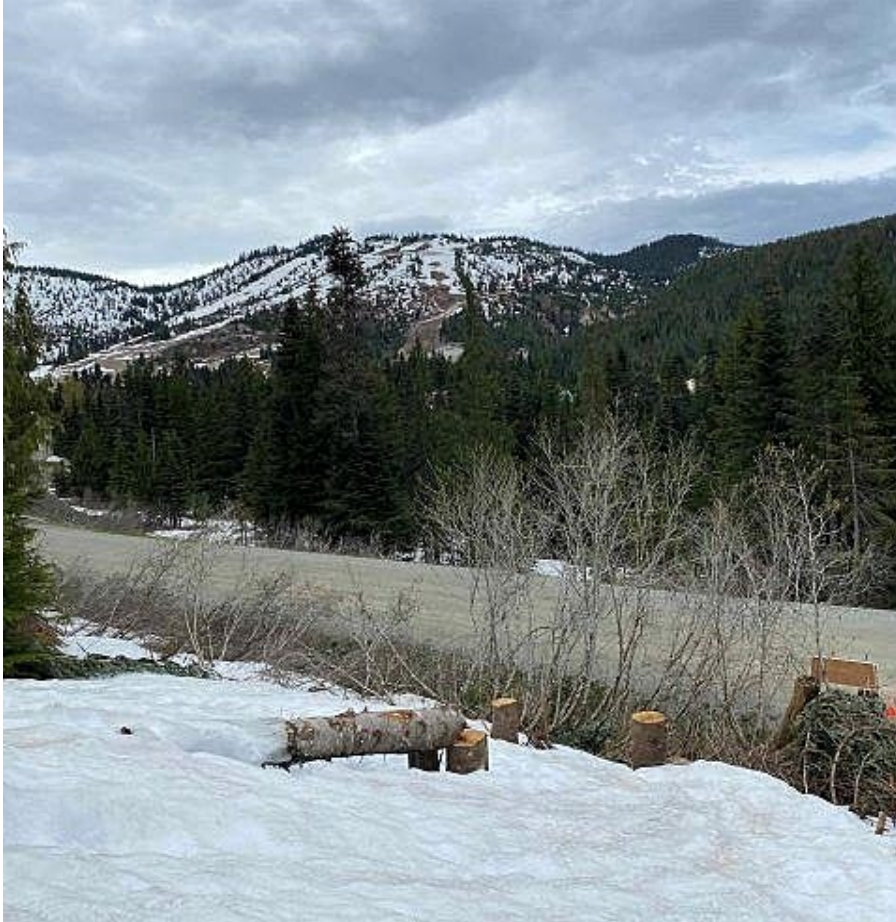

20579 Edelweiss Drive, Mission

\$478,000

One hour from Abbotsford/Chilliwack! Build your forever home, summer home, ski chalet or do a duplex for rental or to share with family/friends. Walk/ski out to the chair lifts/restaurant/pub. This great VIEW lot has been cleared with services at lot line. Topo survey, ground testing, geotechnical assessments all completed for the property. Catchment drainage ditch fully constructed at back of property which is required by the FVRD. Utilities letter received from the H.U. Much work completed for "ready to build" stage. Own one of the very biggest residential lots at Sasquatch Mtn! Exciting developments to come: extra new runs/chair lifts/biking trails etc. NOTE: Seller open to Investor/Developer funding a duplex build as a joint venture without full purchase of the land.