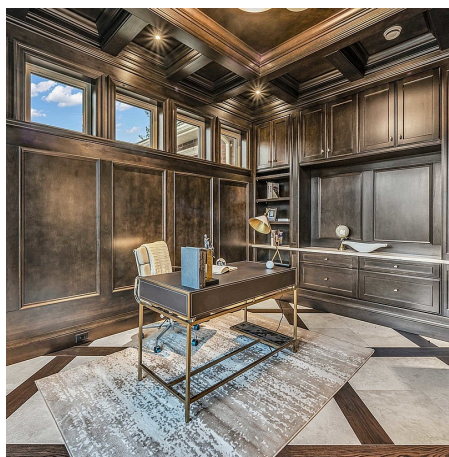

12055 265a Street, Maple Ridge

$5,880,000

Dream Big! Meticulously designed grand-scale 5 bedroom, 8 bathroom luxury residence situated majestically on a beautifully landscaped private estate in Maple Ridge's most coveted neighbourhood. Boasting 9,000 sq ft of luxurious living space, it fulfills every item on your wishlist. Only the finest materials have been used, with a comprehensive binder detailing all finishing touches. Featuring Creston Smart Home technology, 6-zone radiant heat, A/C, exquisite millwork, Italian tile, a spectacular kitchen and breakfast area. The separate children's wing offers en-suites, walk-in closets, a games room, and laundry. The lower level is a haven with a gym, yoga studio, wine cellar, media room, games room, recreational space, and ample storage. Book your private showing today!

KEY INFORMATION

MLS® R2847254

Residential Detached

Northeast Maple Ridge

5 Bedrooms

8 Bathrooms

9,182 SF

44,562 SF Lot

FEATURES

Year Built: 2016

Views: Mountain, Forest

Listed By: Heller Murch Realty

rennie