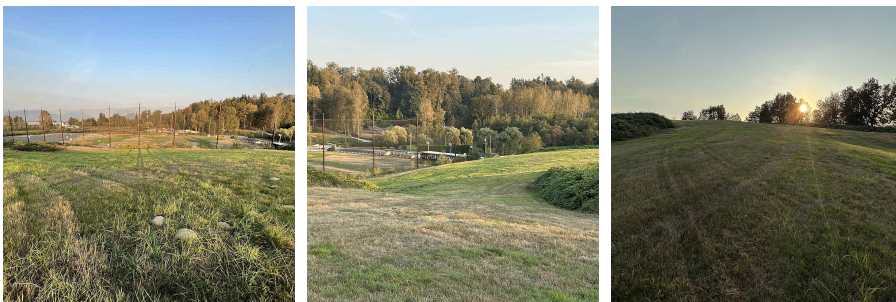

FEATURES

Views: North Shore Mtns

Listed By: RE/MAX Truepeak Realty