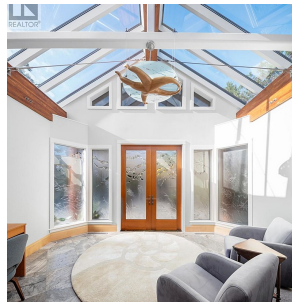

8355 Lochside Dr, Central Saanich

$6,500,000

Oceanfront living redefined! Immerse yourself in the epitome of coastal elegance w/this gated oasis spanning 2.2 acres of bespoke waterfront living. Truly a rare opportunity, this luxury estate was custom designed by JC Scott to offer unobstructed Ocean vistas while seamlessly blending sinuous architectural elements w/natural finishes! Feel at peace the moment you enter the property & begin to meander the S-curved driveway through designer gardens & down to the stunning porte-cochere. The open West Coast Beach inspired home boasts 5780 sq/ft of primarily main floor living. Floor-to-ceiling glass windows throughout allow an enhanced sense of openness to your panoramic views. Pure sophistication is showcased in the elegant primary suite & ensuite situated on the second level. A world class indoor pool w/lap feature, hot tub & steam room is accented w/a featured beamed ceiling. Complete w/Over 250ft of low bank waterfront, outdoor kitchen & a private Sports court for indulgent recreation! (id:56120)

KEY INFORMATION

MLS® 950984

Residential Detached

Turquoise

3 Bedrooms

6 Bathrooms

11,629 SF

95,832 SF Lot

FEATURES

Year Built: 1975

Listed By: Pemberton Holmes - Cloverdale

rennie