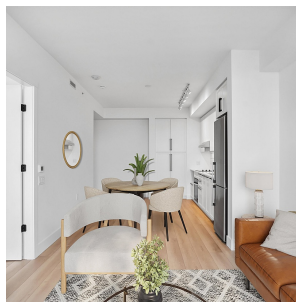

1101 8750 University Crescent, Burnaby

$609,900

Discover modern living in this 571sqft one-bedroom condo situated on SFU mountains, part of the prestigious UniverCity masterplan. Developed by renowned builder Mosaic, this residence boasts bright interior complemented by laminate flooring, quartz counters, and stainless steel appliances. Immerse yourself in the vibrant community, conveniently close to restaurants, retail shops, elementary schools and a childcare center. Fall in love with the contemporary design of both the building and this stylish unit – a perfect blend of comfort and sophistication. 1 parking included. Welcome to your new home!

KEY INFORMATION

MLS® R2849989

Residential Attached

Simon Fraser University

1 Bedroom

1 Bathroom

571 SF

$371.95 Maintenance Fees

FEATURES

Year Built: 2024

Views: CITY, WATER & MOUNTAIN VIEWS

Listed By: eXp Realty

rennie