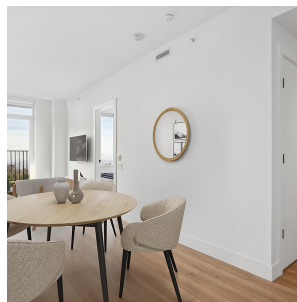

1101 8750 University Crescent, Burnaby

$609,900

Discover modern living in this 571sqft one-bedroom condo situated on SFU mountains, part of the prestigious UniverCity masterplan. Developed by renowned builder Mosaic, this residence boasts bright interior complemented by laminate flooring, quartz counters, and stainless steel appliances. Immerse yourself in the vibrant community, conveniently close to restaurants, retail shops, elementary schools and a childcare center. Fall in love with the contemporary design of both the building and this stylish unit – a perfect blend of comfort and sophistication. 1 parking included. Welcome to your new home!

KEY INFORMATION

MLS® R2849989

Residential Attached

Simon Fraser University

1 Bedroom

1 Bathroom

571 SF

$371.95 Maintenance Fees

FEATURES

Year Built: 2024

Views: CITY, WATER & MOUNTAIN VIEWS

Listed By: eXp Realty

rennie