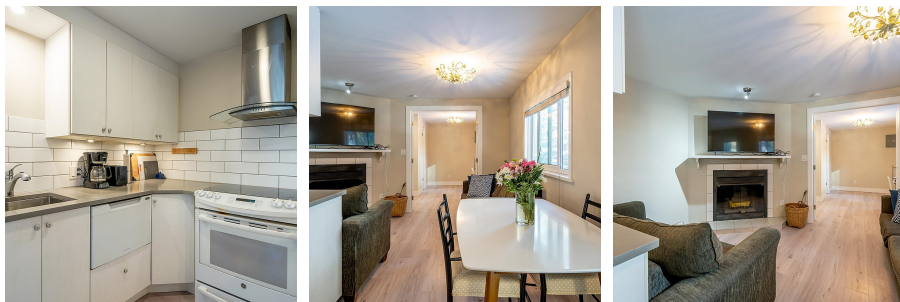

FEATURES

Year Built: 1985

Listed By: Engel & Volkers Whistler