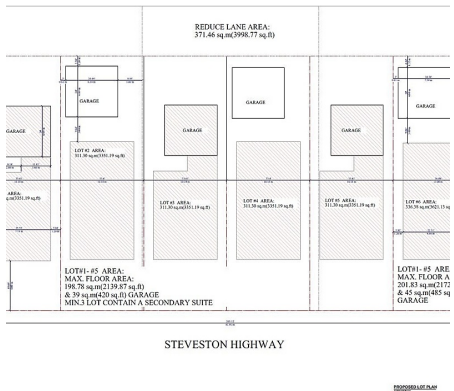

9171 Steveston Highway, Richmond

$1,600,000

Investor & builder alert! A big lot 7,945 sqft at Mortfield Gate & STEVESTON HWY. Home can be sold separately. 6 single detached houses could be built on the combined 3 lots with 9211/9231 STEVESTON HWY in the future with rear lane dedication. Please verify with the City. Top school catchment McRoberts Secondary and Whiteside Elementary (French Immersion). Close to transit, golf course, tennis club, community centre, shopping and Hwy 99.

KEY INFORMATION

MLS® R2851613

Residential Detached

South Arm

4 Bedrooms

2 Bathrooms

1,296 SF

7,945 SF Lot

FEATURES

Year Built: 1981

Listed By: Pacific Evergreen Realty Ltd.

rennie