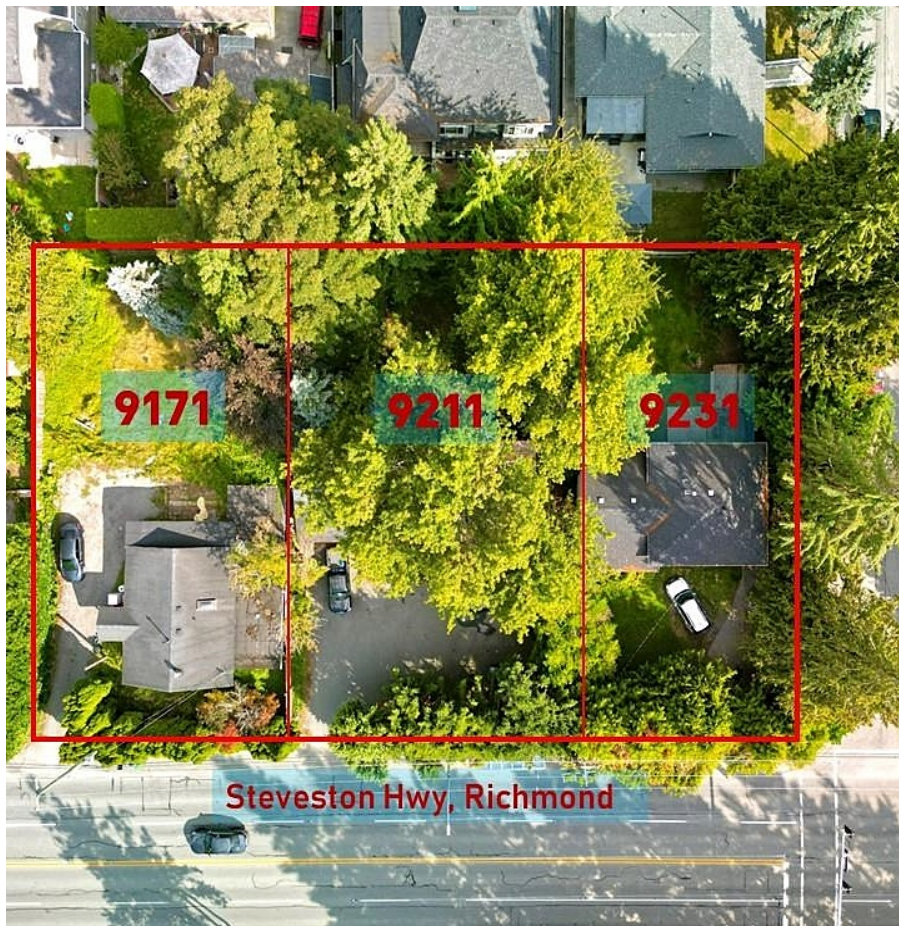

9171 Steveston Highway, Richmond

\$1,600,000

Investor & builder alert! A big lot 7,945 sqft at Mortfield Gate & STEVESTON HWY. Home can be sold separately. 6 single detached houses could be built on the combined 3 lots with 9211/9231 STEVESTON HWY in the future with rear lane dedication. Please verify with the City. Top school catchment McRoberts Secondary and Whiteside Elementary (French Immersion). Close to transit, golf course, tennis club, community centre, shopping and Hwy 99.

KEY INFORMATION

MLS® R2851613

Residential Detached

South Arm

4 Bedrooms

2 Bathrooms

1,296 SF

7,945 SF Lot