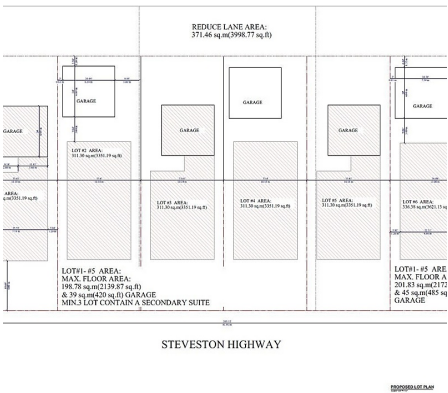

9231 Steveston Highway, Richmond

$1,750,000

Investor & builder alert! A big lot 7,920 sqft at Mortfield Gate & STEVESTON HWY. Home can be sold separately. 6 single detached houses could be built on the combined 3 lots with 9171/9211 STEVESTON HWY in the future with rear lane dedication. Please verify with the City. Top school catchment McRoberts Secondary and Whiteside Elementary (French Immersion). Close to transit, golf course, tennis club, community centre, shopping and Hwy 99.

KEY INFORMATION

MLS® R2851636

Residential Detached

South Arm

3 Bedrooms

1 Bathroom

1,713 SF

7,920 SF Lot

FEATURES

Year Built: 1959

Listed By: Pacific Evergreen Realty Ltd.

rennie