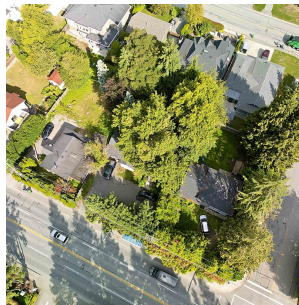

9231 Steveston Highway, Richmond

$1,750,000

Investor & builder alert! A big lot 7,920 sqft at Mortfield Gate & STEVESTON HWY. Home can be sold separately. 6 single detached houses could be built on the combined 3 lots with 9171/9211 STEVESTON HWY in the future with rear lane dedication. Please verify with the City. Top school catchment McRoberts Secondary and Whiteside Elementary (French Immersion). Close to transit, golf course, tennis club, community centre, shopping and Hwy 99.

KEY INFORMATION

MLS® R2851636

Residential Detached

South Arm

3 Bedrooms

1 Bathroom

1,713 SF

7,920 SF Lot

FEATURES

Year Built: 1959

Listed By: Pacific Evergreen Realty Ltd.

rennie