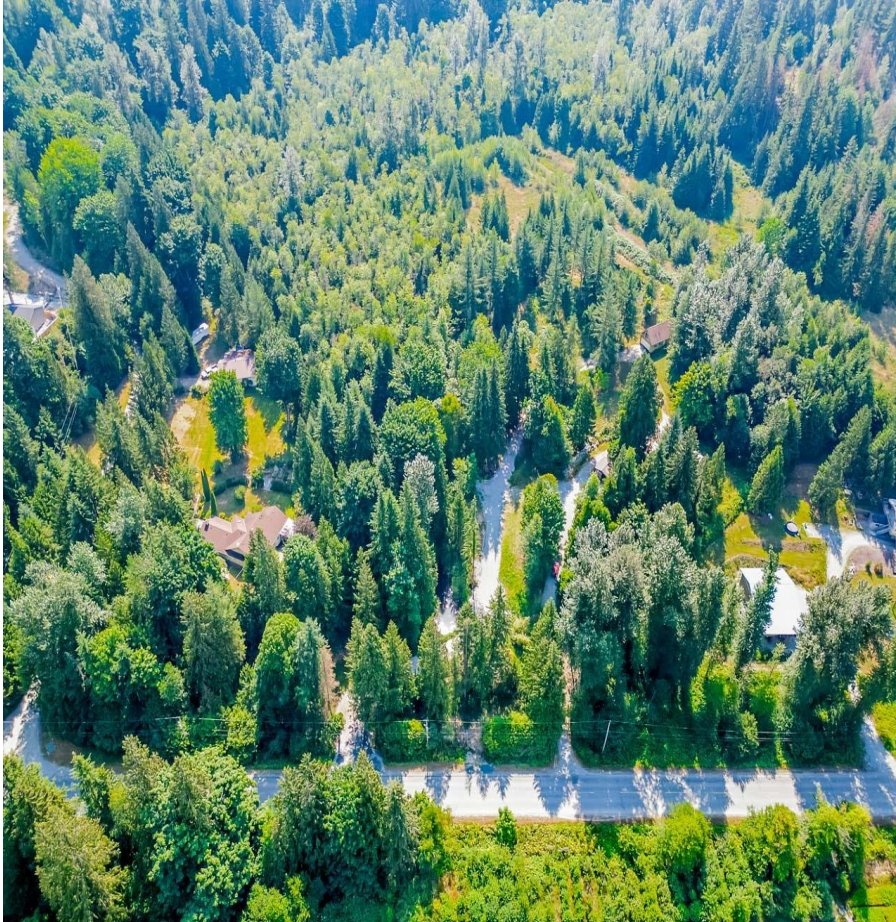

11890 Sylvester Road, Mission

\$895,000

Unique building lot! Very private and usable 2.55 acres ready for your ideas! Includes 2 story shop with wood stove, approximately 20kw solar, trout pond, fruit and nut trees, trails, city water at lot line and septic approval in place. Neighbouring house is also for sale, would make a great family compound!