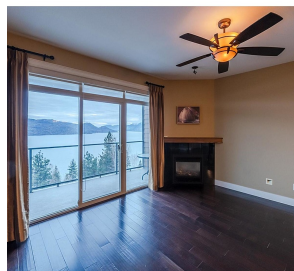

4350 Ponderosa Drive Unit# 246, Peachland

$699,000

Experience luxury living at Eagles View in this stunning 2-bedroom, 2-bathroom lakeview show home, spanning over 1218 square feet. Revel in the finer details, including granite countertops, hand-scraped hardwood floors, 9' ceilings, a BBQ bib on the deck, radiant in-floor heating, stainless steel appliances, and a built-in vacuum system. The residence offers a picturesque multi-acre setting with a breathtaking view. Beyond the home, enjoy fantastic recreation facilities – a well-equipped gym, meeting room, and a professional theater room. The large and impressive kitchen makes hosting gatherings a delight. Elevate your lifestyle at Eagles View, where every moment is an opportunity to savor the extraordinary. (id:56120)

KEY INFORMATION

MLS® 10304824

Residential Attached

Peachland

2 Bedrooms

2 Bathrooms

1,218 SF

FEATURES

Year Built: 2006

Listed By: Royal LePage Parkside Rlty Sml

rennie