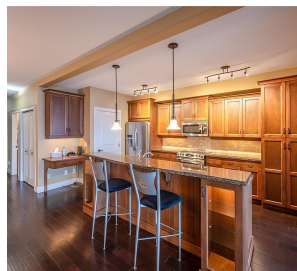

4350 Ponderosa Drive Unit# 246, Peachland

$699,000

Experience luxury living at Eagles View in this stunning 2-bedroom, 2-bathroom lakeview show home, spanning over 1218 square feet. Revel in the finer details, including granite countertops, hand-scraped hardwood floors, 9' ceilings, a BBQ bib on the deck, radiant in-floor heating, stainless steel appliances, and a built-in vacuum system. The residence offers a picturesque multi-acre setting with a breathtaking view. Beyond the home, enjoy fantastic recreation facilities – a well-equipped gym, meeting room, and a professional theater room. The large and impressive kitchen makes hosting gatherings a delight. Elevate your lifestyle at Eagles View, where every moment is an opportunity to savor the extraordinary. (id:56120)

KEY INFORMATION

MLS® 10304824

Residential Attached

Peachland

2 Bedrooms

2 Bathrooms

1,218 SF

FEATURES

Year Built: 2006

Listed By: Royal LePage Parkside Rlty Sml

rennie