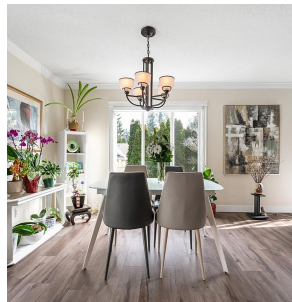

213 49 Street, Delta

$1,849,000

Located in one of the most desirable locations in Tsawwassen, great opportunity to make this your new home. 2 levels with over 2,400 sq/ft, 4 bedrooms, 3 bathrooms, huge 425 sq/ft deck and attached workshop. Bonus 2 bedroom rental unit with own entrance and kitchen makes a great mortgage helper. This corner lot provides additional privacy. Entertain and BBQ on the huge outdoor deck or craft your next project in the attached 300 sq/ft workshop. Minutes to the beach and Pebble Hill Park. Schools: English Bluff Elementary, South Delta Secondary

KEY INFORMATION

MLS® R2852926

Residential Detached

Pebble Hill

5 Bedrooms

3 Bathrooms

2,459 SF

6,701 SF Lot

FEATURES

Year Built: 1974

Listed By: Royal Pacific Realty (Kingsway) Ltd.

rennie