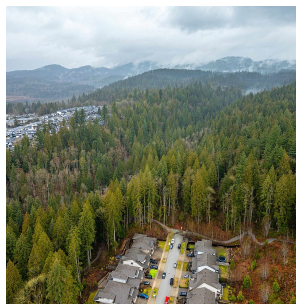

13800 236 Street, Maple Ridge

$5,800,000

Stunning Eco Cluster RS3 M18 Density 5 Acre site, just 1200 feet north of the tip of Balsam Street, and a five min walk up the Northwest Trail. This site is just East of the proposed conservation zone and is directly connected to the proposed 236 Street and Balsam Street North extensions. A stunning potential community is proposed amongst the "Alouette Cedars", where hiking and horse riding flourish and just East of the North Alouette River and the newly developing Blaney Bog Hamlet. Two minute walk to Rock Ridge Community, the potential to build a special, legacy project within a spectacular eco community, in harmony with nature awaits. Silver Valley feels like "the Next Whistler". Huge Opportunity in holding or developing in partnership with Maple Ridge's OCP.

KEY INFORMATION

MLS® R2853658

Land Only

Silver Valley

0 Bedrooms

0 Bathrooms

0 SF

217,800 SF Lot

FEATURES

Views: Panoramic

Listed By: Real Broker

rennie