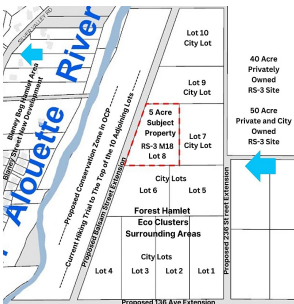

13800 236 Street, Maple Ridge

\$5,800,000

Stunning Eco Cluster RS3 M18 Density 5 Acre site, just 1200 feet north of the tip of Balsam Street, and a five min walk up the Northwest Trail. This site is just East of the proposed conservation zone and is directly connected to the proposed 236 Street and Balsam Street North extensions. A stunning potential community is proposed amongst the "Alouette Cedars", where hiking and horse riding flourish and just East of the North Alouette River and the newly developing Blaney Bog Hamlet. Two minute walk to Rock Ridge Community, the potential to build a special, legacy project within a spectacular eco community, in harmony with nature awaits. Silver Valley feels like "the Next Whistler". Huge Opportunity in holding or developing in partnership with Maple Ridge's OCP.

KEY INFORMATION

MLS® R2853658

Land Only

Silver Valley

0 Bedrooms

0 Bathrooms

0 SF

217,800 SF Lot

FEATURES

Views: Panoramic

Listed By: Real Broker

rennie