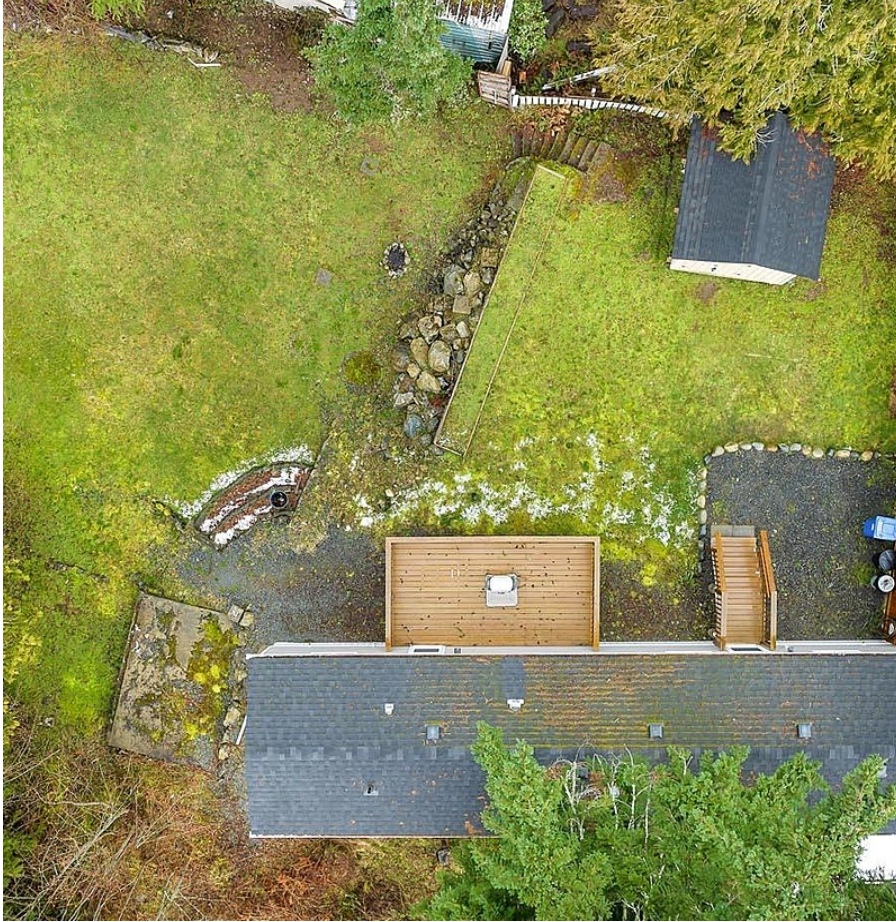

# B32 920 Whittaker Rd, Mill Bay

\$324,900

A wonderful and tranquil living space that offers many of the benefits of a condo while also providing the added perks of a standalone home. The emphasis on open concept living, modern aesthetics, and outdoor amenities like a large deck and gardening beds, all contribute to a desirable lifestyle that blends comfort with nature. The proximity to Spectacle Lake Provincial Park for outdoor activities and the short distance to Langford for services, make it an attractive proposition for those looking to escape the hustle and bustle of city life. If you're in the market for such a home, it seems like a great option to consider! 2018 Winfield/Shuswap Manufactured Home Located at Spectacle Lake Mobile Home Park on a Rental Pad. (id:56120)

## KEY INFORMATION

MLS® 954944

Residential Detached

Mill Bay

2 Bedrooms

1 Bathroom

954 SF

7,700 SF Lot