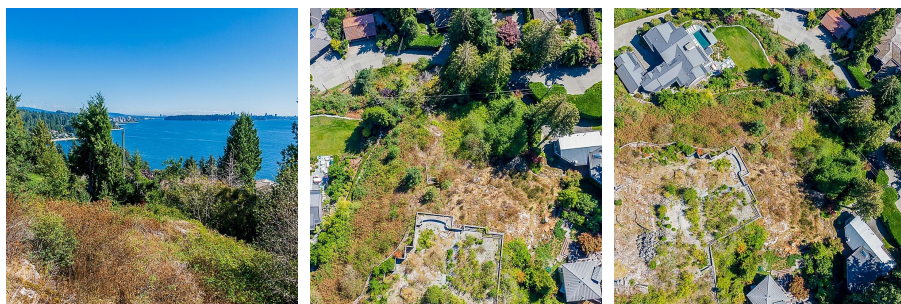

3609 Creery Avenue, West Vancouver

\$3,298,000

This 20,451 sq. ft. property is ready for you to design your dream home. Enjoy beautiful close in water and city views and complete privacy in this exclusive neighbourhood. Just minutes away from West Bay Elementary, McKechnie Park and Dundarave. Call for complete details and information package.

FEATURES

Views: water and city views

Listed By: Bellevue Realty Group

rennie