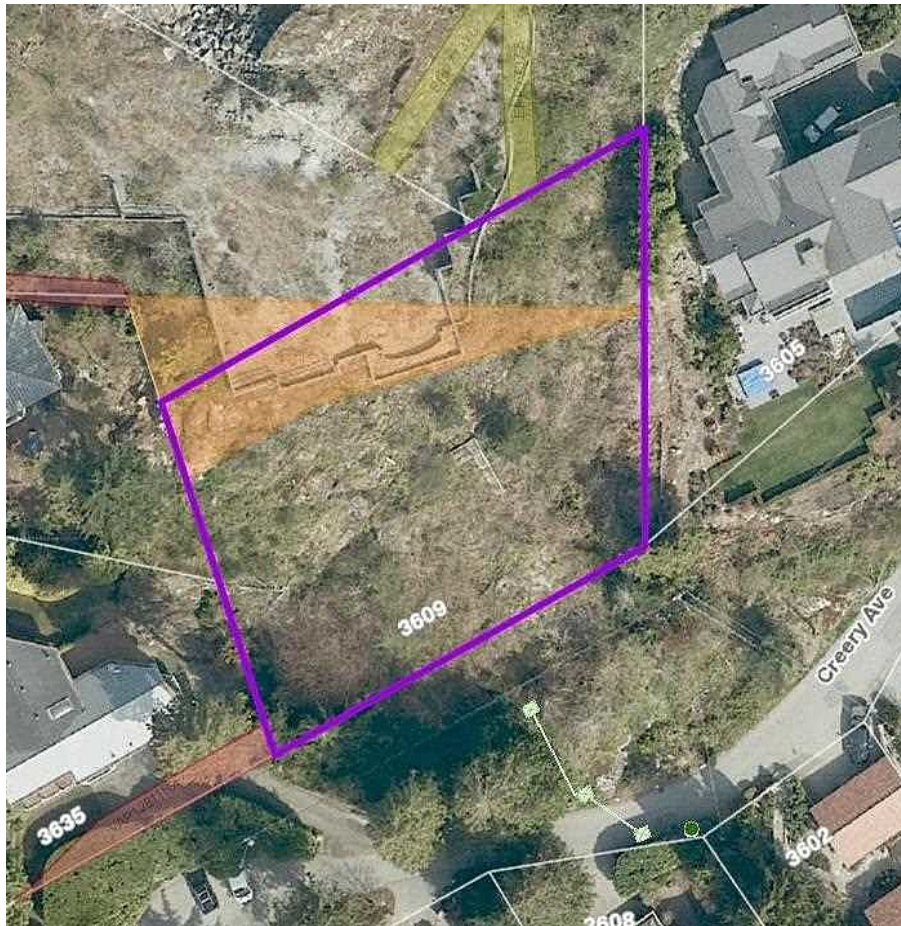

3609 Creery Avenue, West Vancouver

\$3,298,000

This 20,451 sq. ft. property is ready for you to design your dream home. Enjoy beautiful close in water and city views and complete privacy in this exclusive neighbourhood. Just minutes away from West Bay Elementary, McKechnie Park and Dundarave. Call for complete details and information package.

KEY INFORMATION

MLS® R2855071

Land Only

West Bay

0 Bedrooms

0 Bathrooms

0 SF

20,451 SF Lot

FEATURES

Views: water and city views

Listed By: Bellevue Realty Group

rennie