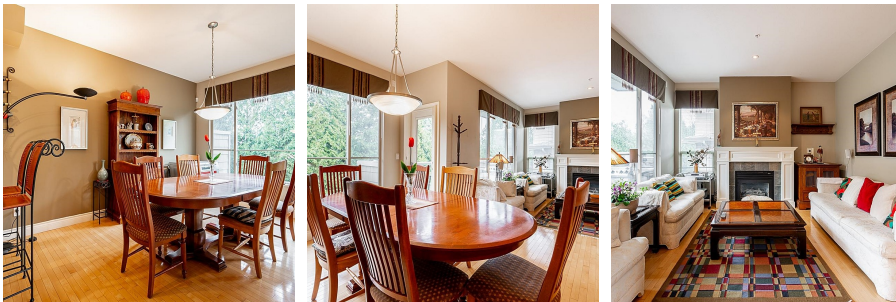

FEATURES

Year Built: 2003

Views: Golf course

Listed By: RA Realty Alliance Inc.