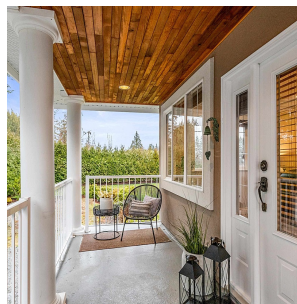

15050 Harris Road, Pitt Meadows

$3,249,000

Discover the charm of this unique home nestled on 10 acres of picturesque land in Pitt Meadows. This 4 bdrm home features 1 bdrm on the main floor for added convenience. The interior is bathed in natural light, creating a warm & inviting atmosphere complemented by a cozy gas F/P in the living room. Crown moulding adorns the main floor, adding a touch of elegance. The bsmt offers ample storage space with a ceiling height of over 6'4". A detached double garage comes complete with an unfinished rec room above, providing a blank canvas for your ideas. Step outside onto the covered balcony off the kitchen & soak in the surrounding beauty. The expansive grounds offer a plethora of gardening space, while an outdoor cooking patio with a wood-burning oven provides a perfect setting for entertaining

KEY INFORMATION

MLS® R2855231

Residential Detached

North Meadows

4 Bedrooms

2 Bathrooms

2,143 SF

435,600 SF Lot

FEATURES

Year Built: 1911

Listed By: RE/MAX LIFESTYLES REALTY

rennie